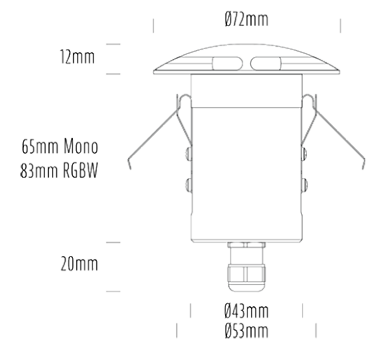

4-Way Runway Light

SPECIFICATIONS

Product Code	AQL-166
Family	Lumena
Construction Material	CNC Machined & Anodised Aluminium 6061
Cable	900mm Aqualux 2-Core Silicone / PTFE Cable
IP Rating	IP67
Warranty	5 Year Aqualux Warranty
Additional	RGBW option to be driven at 50% max total. Not rated for high-pressure cleaning.

INTRODUCTION

The AQL-166 is a compact, stylish recessed runway light with 360° spread.

CONFIGURED OPTIONS

Variant Code	AQL-166-A4X00430DCQ
Body Colour	Dulux Venerable Silver 9067621K
Control Gear	12~24V AC / 24V DC
Rated Power	4W
Nominal Lumens	400 lm
CCT / Colour	3000K / 300mA
Optical	DC
CRI	80
Other	AqualuxPLUS QuickConnect
Dimming	Optional 10V PWM (DC)