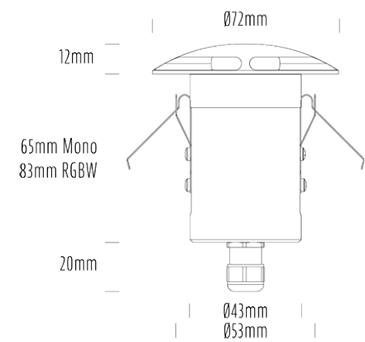

## SPECIFICATIONS

Product Code	AQL-166
Family	Lumena
Construction Material	CNC Machined & Anodised Aluminium 6061
Cable	900mm Aqualux 2-Core Silicone / PTFE Cable
IP Rating	IP67
Warranty	5 Year Aqualux Warranty
Additional	RGBW option to be driven at 50% max total. Not rated for high-pressure cleaning.

## INTRODUCTION

The AQL-166 is a compact, stylish recessed runway light with 360° spread.