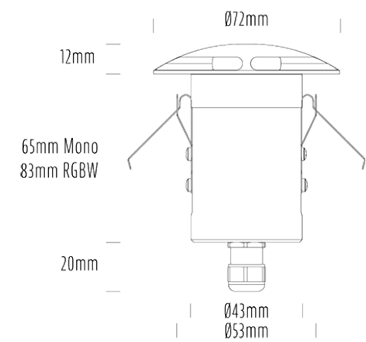

4-Way Runway Light

SPECIFICATIONS

Product Code	AQL-166
Family	Lumena
Construction Material	CNC Machined & Anodised Aluminium 6061
Cable	900mm Aqualux 2-Core Silicone / PTFE Cable
IP Rating	IP67
Warranty	5 Year Aqualux Warranty
Additional	RGBW option to be driven at 50% max total. Not rated for high-pressure cleaning.

INTRODUCTION

The AQL-166 is a compact, stylish recessed runway light with 360° spread.

CONFIGURED OPTIONS

Variant Code	AQL-166-A3X00430DCQ
Body Colour	Dulux Medium Bronze 9068183K
Control Gear	12~24V AC / 24V DC
Rated Power	4W
Nominal Lumens	400 lm
CCT / Colour	3000K / 300mA
Optical	DC
CRI	80
Other	AqualuxPLUS QuickConnect
Dimming	Optional 10V PWM (DC)