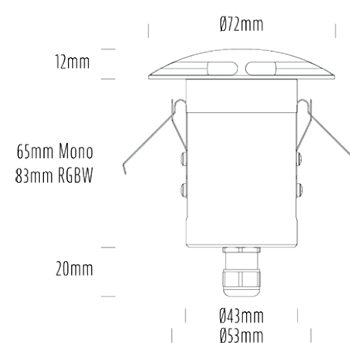

## 4-Way Runway Light

### SPECIFICATIONS

Product Code	AQL-166
Family	Lumena
Construction Material	CNC Machined & Anodised Aluminium 6061
Cable	900mm Aqualux 2-Core Silicone / PTFE Cable
IP Rating	IP67
Warranty	5 Year Aqualux Warranty
Additional	RGBW option to be driven at 50% max total. Not rated for high-pressure cleaning.

### CONFIGURED OPTIONS

Variant Code	AQL-166-A2X00457DCQ
Body Colour	Dulux Black Ace 9069116F
Control Gear	12~24V AC / 24V DC
Rated Power	4W
Nominal Lumens	400 lm
CCT / Colour	5700K / 300mA
Optical	DC
CRI	80
Other	AqualuxPLUS QuickConnect
Dimming	Optional 10V PWM (DC)