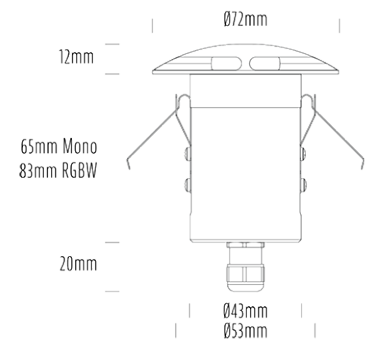

4-Way Runway Light

SPECIFICATIONS

Product Code	AQL-166
Family	Lumena
Construction Material	CNC Machined & Anodised Aluminium 6061
Cable	900mm Aqualux 2-Core Silicone / PTFE Cable
IP Rating	IP67
Warranty	5 Year Aqualux Warranty
Additional	RGBW option to be driven at 50% max total. Not rated for high-pressure cleaning.

INTRODUCTION

The AQL-166 is a compact, stylish recessed runway light with 360° spread.

CONFIGURED OPTIONS

Variant Code	AQL-166-A2X00430DCQ
Body Colour	Dulux Black Ace 9069116F
Control Gear	12~24V AC / 24V DC
Rated Power	4W
Nominal Lumens	400 lm
CCT / Colour	3000K / 300mA
Optical	DC
CRI	80
Other	AqualuxPLUS QuickConnect
Dimming	Optional 10V PWM (DC)