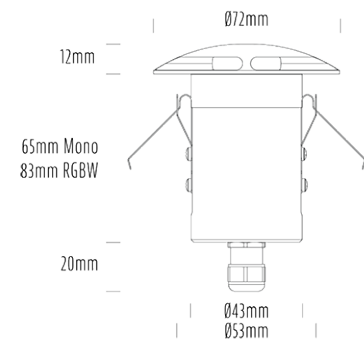

## SPECIFICATIONS

Product Code	AQL-166
Family	Lumena
Construction Material	CNC Machined & Anodised Aluminium 6061
Cable	900mm Aqualux 2-Core Silicone / PTFE Cable
IP Rating	IP67
Warranty	5 Year Aqualux Warranty
Additional	RGBW option to be driven at 50% max total. Not rated for high-pressure cleaning.

## INTRODUCTION

The AQL-166 is a compact, stylish recessed runway light with 360° spread.

## CONFIGURED OPTIONS

Variant Code	AQL-166-A1X00430DCQ
Body Colour	Satin Chrome Anodize
Control Gear	12~24V AC / 24V DC
Rated Power	4W
Nominal Lumens	400 lm
CCT / Colour	3000K / 300mA
Optical	DC
CRI	80
Other	AqualuxPLUS QuickConnect
Dimming	Optional 10V PWM (DC)