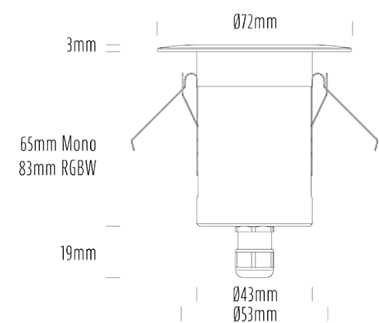

Decklight

SPECIFICATIONS

Product Code	AQL-155
Family	Lumena
Construction Material	CNC Machined & Anodised Aluminium 6061
Cable	1M Aqualux PLUS QuickConnect
IP Rating	IP67
Warranty	5 Year Aqualux Warranty

CONFIGURED OPTIONS

Variant Code	AQL-155-A4Z010Z225Q
Body Colour	Dulux Venerable Silver 9067621K
Control Gear	24V DC RGBW
Rated Power	10W
Nominal Lumens	555 lm
CCT / Colour	RGB+3000K
Optical	25
CRI	80
Other	AqualuxPLUS QuickConnect
Dimming	4CH Low-Side PWM