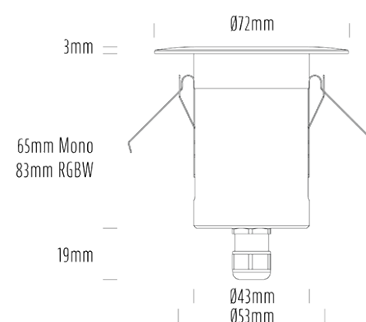

## SPECIFICATIONS

Product Code	AQL-155
Family	Lumena
Construction Material	CNC Machined & Anodised Aluminium 6061
Cable	1M Aqualux PLUS QuickConnect
IP Rating	IP67
Warranty	5 Year Aqualux Warranty

## CONFIGURED OPTIONS

Variant Code	AQL-155-A4X007RD40Q
Body Colour	Dulux Venerable Silver 9067621K
Control Gear	12~24V AC / 24V DC
Rated Power	7W
Nominal Lumens	280 lm
CCT / Colour	Red 630nm
Optical	40
CRI	00
Other	AqualuxPLUS QuickConnect
Dimming	Optional 10V PWM (DC)