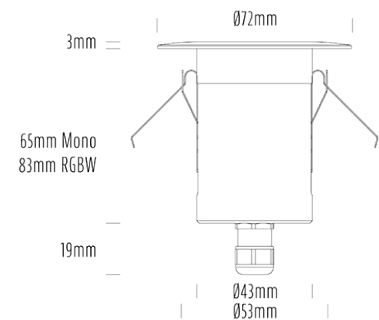

## SPECIFICATIONS

Product Code	AQL-155
Family	Lumena
Construction Material	CNC Machined & Anodised Aluminium 6061
Cable	1M Aqualux PLUS QuickConnect
IP Rating	IP67
Warranty	5 Year Aqualux Warranty

## CONFIGURED OPTIONS

Variant Code	AQL-155-A4X007GN10Q
Body Colour	Dulux Venerable Silver 9067621K
Control Gear	12~24V AC / 24V DC
Rated Power	7W
Nominal Lumens	420 lm
CCT / Colour	Green 530nm
Optical	10
CRI	00
Other	AqualuxPLUS QuickConnect
Dimming	Optional 10V PWM (DC)