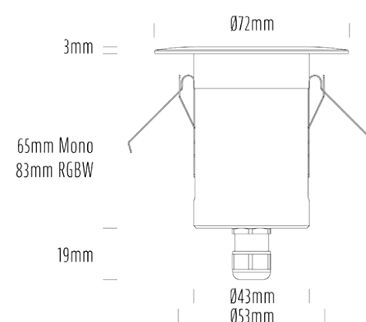

Decklight

SPECIFICATIONS

Product Code	AQL-155
Family	Lumena
Construction Material	CNC Machined & Anodised Aluminium 6061
Cable	1M Aqualux PLUS QuickConnect
IP Rating	IP67
Warranty	5 Year Aqualux Warranty

CONFIGURED OPTIONS

Variant Code	AQL-155-A4X007AM10Q
Body Colour	Dulux Venerable Silver 9067621K
Control Gear	12~24V AC / 24V DC
Rated Power	7W
Nominal Lumens	320 lm
CCT / Colour	Amber 585nm
Optical	10
CRI	00
Other	AqualuxPLUS QuickConnect
Dimming	Optional 10V PWM (DC)