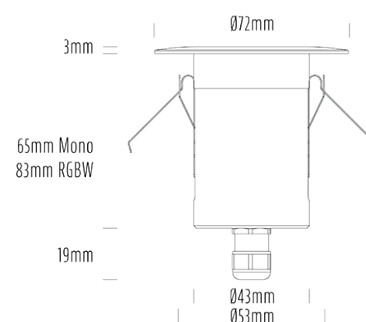

Decklight

SPECIFICATIONS

Product Code	AQL-155
Family	Lumena
Construction Material	CNC Machined & Anodised Aluminium 6061
Cable	1M Aqualux PLUS QuickConnect
IP Rating	IP67
Warranty	5 Year Aqualux Warranty

CONFIGURED OPTIONS

Variant Code	AQL-155-A4X00757A2Q
Body Colour	Dulux Venerable Silver 9067621K
Control Gear	12~24V AC / 24V DC
Rated Power	7W
Nominal Lumens	600 lm
CCT / Colour	5700K / 550mA
Optical	A2
CRI	80
Other	AqualuxPLUS QuickConnect
Dimming	Optional 10V PWM (DC)