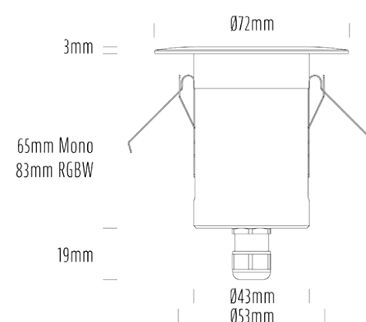

## SPECIFICATIONS

Product Code	AQL-155
Family	Lumena
Construction Material	CNC Machined & Anodised Aluminium 6061
Cable	1M Aqualux PLUS QuickConnect
IP Rating	IP67
Warranty	5 Year Aqualux Warranty

## CONFIGURED OPTIONS

Variant Code	AQL-155-A4X0072725Q
Body Colour	Dulux Venerable Silver 9067621K
Control Gear	12~24V AC / 24V DC
Rated Power	7W
Nominal Lumens	550 lm
CCT / Colour	2700K / 550mA
Optical	25
CRI	90
Other	AqualuxPLUS QuickConnect
Dimming	Optional 10V PWM (DC)