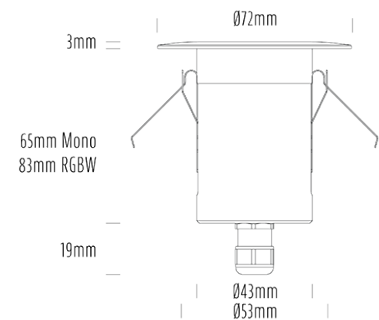

Decklight

SPECIFICATIONS

Product Code	AQL-155
Family	Lumena
Construction Material	CNC Machined & Anodised Aluminium 6061
Cable	1M Aqualux PLUS QuickConnect
IP Rating	IP67
Warranty	5 Year Aqualux Warranty

CONFIGURED OPTIONS

Variant Code	AQL-155-A4X00457A2Q
Body Colour	Dulux Venerable Silver 9067621K
Control Gear	12~24V AC / 24V DC
Rated Power	4W
Nominal Lumens	320 lm
CCT / Colour	5700K / 300mA
Optical	A2
CRI	80
Other	AqualuxPLUS QuickConnect
Dimming	Optional 10V PWM (DC)