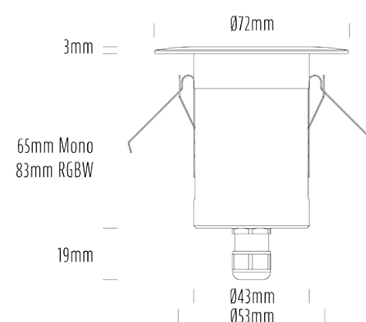

## SPECIFICATIONS

Product Code	AQL-155
Family	Lumena
Construction Material	CNC Machined & Anodised Aluminium 6061
Cable	1M Aqualux PLUS QuickConnect
IP Rating	IP67
Warranty	5 Year Aqualux Warranty

## CONFIGURED OPTIONS

Variant Code	AQL-155-A4X00457A1Q
Body Colour	Dulux Venerable Silver 9067621K
Control Gear	12~24V AC / 24V DC
Rated Power	4W
Nominal Lumens	320 lm
CCT / Colour	5700K / 300mA
Optical	A1
CRI	80
Other	AqualuxPLUS QuickConnect
Dimming	Optional 10V PWM (DC)