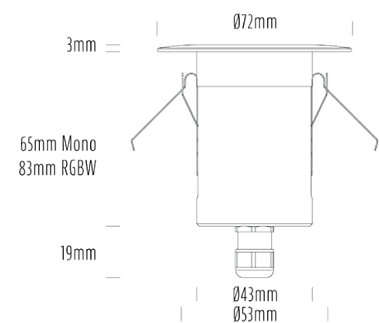

## SPECIFICATIONS

Product Code	AQL-155
Family	Lumena
Construction Material	CNC Machined & Anodised Aluminium 6061
Cable	1M Aqualux PLUS QuickConnect
IP Rating	IP67
Warranty	5 Year Aqualux Warranty