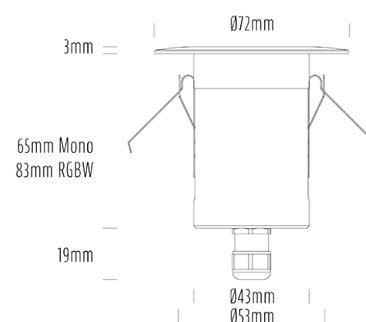

## SPECIFICATIONS

Product Code	AQL-155
Family	Lumena
Construction Material	CNC Machined & Anodised Aluminium 6061
Cable	1M Aqualux PLUS QuickConnect
IP Rating	IP67
Warranty	5 Year Aqualux Warranty

## CONFIGURED OPTIONS

Variant Code	AQL-155-A4X00430A1Q
Body Colour	Dulux Venerable Silver 9067621K
Control Gear	12~24V AC / 24V DC
Rated Power	4W
Nominal Lumens	300 lm
CCT / Colour	3000K / 300mA
Optical	A1
CRI	90
Other	AqualuxPLUS QuickConnect
Dimming	Optional 10V PWM (DC)