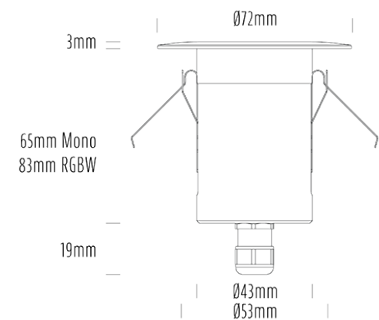

Decklight

SPECIFICATIONS

Product Code	AQL-155
Family	Lumena
Construction Material	CNC Machined & Anodised Aluminium 6061
Cable	1M Aqualux PLUS QuickConnect
IP Rating	IP67
Warranty	5 Year Aqualux Warranty

CONFIGURED OPTIONS

Variant Code	AQL-155-A4X0043040Q
Body Colour	Dulux Venerable Silver 9067621K
Control Gear	12~24V AC / 24V DC
Rated Power	4W
Nominal Lumens	300 lm
CCT / Colour	3000K / 300mA
Optical	40
CRI	90
Other	AqualuxPLUS QuickConnect
Dimming	Optional 10V PWM (DC)