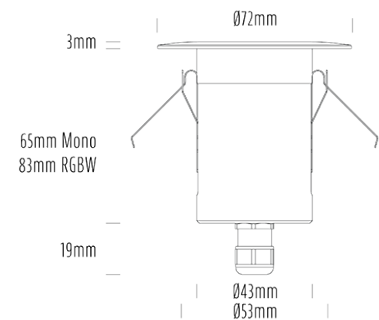

Decklight

SPECIFICATIONS

Product Code	AQL-155
Family	Lumena
Construction Material	CNC Machined & Anodised Aluminium 6061
Cable	1M Aqualux PLUS QuickConnect
IP Rating	IP67
Warranty	5 Year Aqualux Warranty

CONFIGURED OPTIONS

Variant Code	AQL-155-A4X0043025Q
Body Colour	Dulux Venerable Silver 9067621K
Control Gear	12~24V AC / 24V DC
Rated Power	4W
Nominal Lumens	300 lm
CCT / Colour	3000K / 300mA
Optical	25
CRI	90
Other	AqualuxPLUS QuickConnect
Dimming	Optional 10V PWM (DC)