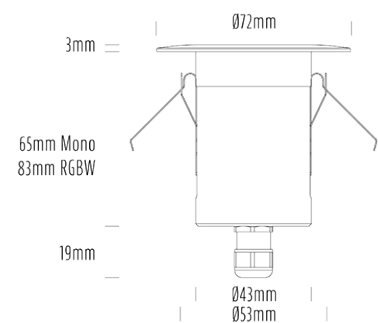

Decklight

SPECIFICATIONS

| | |
|-----------------------|--|
| Product Code | AQL-155 |
| Family | Lumena |
| Construction Material | CNC Machined & Anodised Aluminium 6061 |
| Cable | 1M Aqualux PLUS QuickConnect |
| IP Rating | IP67 |
| Warranty | 5 Year Aqualux Warranty |