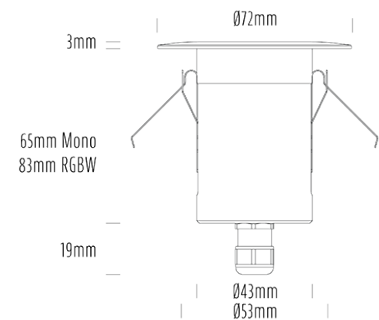

Decklight

SPECIFICATIONS

Product Code	AQL-155
Family	Lumena
Construction Material	CNC Machined & Anodised Aluminium 6061
Cable	1M Aqualux PLUS QuickConnect
IP Rating	IP67
Warranty	5 Year Aqualux Warranty

CONFIGURED OPTIONS

Variant Code	AQL-155-A4D007AMA1Q
Body Colour	Dulux Venerable Silver 9067621K
Control Gear	24VAC Triac Dimmable
Rated Power	7W
Nominal Lumens	320 lm
CCT / Colour	Amber 585nm
Optical	A1
CRI	00
Other	AqualuxPLUS QuickConnect
Dimming	Yes, TRIAC Primary Side