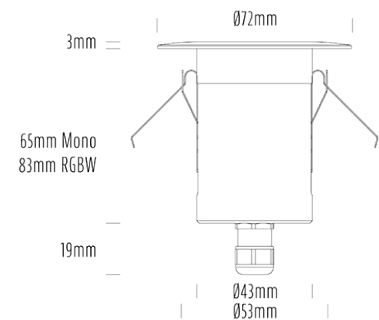

Decklight

SPECIFICATIONS

Product Code	AQL-155
Family	Lumena
Construction Material	CNC Machined & Anodised Aluminium 6061
Cable	1M Aqualux PLUS QuickConnect
IP Rating	IP67
Warranty	5 Year Aqualux Warranty

CONFIGURED OPTIONS

Variant Code	AQL-155-A3X007RDA2Q
Body Colour	Dulux Medium Bronze 9068183K
Control Gear	12~24V AC / 24V DC
Rated Power	7W
Nominal Lumens	280 lm
CCT / Colour	Red 630nm
Optical	A2
CRI	00
Other	AqualuxPLUS QuickConnect
Dimming	Optional 10V PWM (DC)