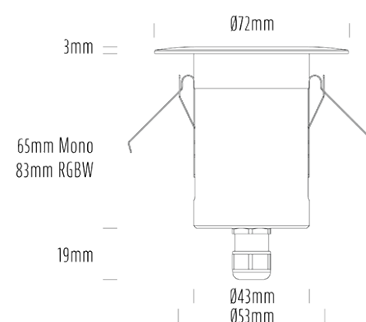

Decklight

SPECIFICATIONS

Product Code	AQL-155
Family	Lumena
Construction Material	CNC Machined & Anodised Aluminium 6061
Cable	1M Aqualux PLUS QuickConnect
IP Rating	IP67
Warranty	5 Year Aqualux Warranty

CONFIGURED OPTIONS

Variant Code	AQL-155-A3X007BUDFQ
Body Colour	Dulux Medium Bronze 9068183K
Control Gear	12~24V AC / 24V DC
Rated Power	7W
Nominal Lumens	160 lm
CCT / Colour	Blue 470nm
Optical	DF
CRI	00
Other	AqualuxPLUS QuickConnect
Dimming	Optional 10V PWM (DC)