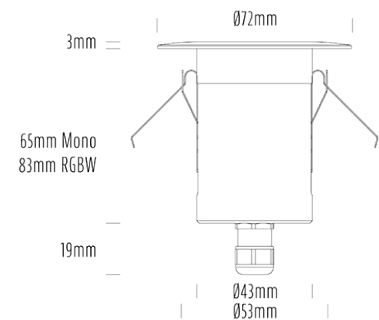

## SPECIFICATIONS

Product Code	AQL-155
Family	Lumena
Construction Material	CNC Machined & Anodised Aluminium 6061
Cable	1M Aqualux PLUS QuickConnect
IP Rating	IP67
Warranty	5 Year Aqualux Warranty