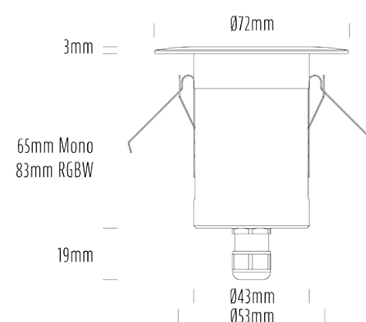

Decklight

SPECIFICATIONS

Product Code	AQL-155
Family	Lumena
Construction Material	CNC Machined & Anodised Aluminium 6061
Cable	1M Aqualux PLUS QuickConnect
IP Rating	IP67
Warranty	5 Year Aqualux Warranty