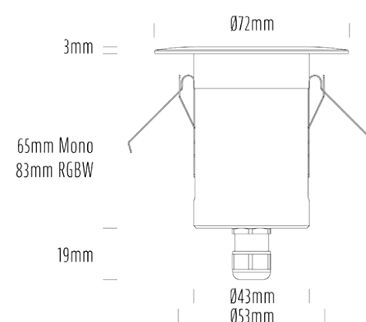

## SPECIFICATIONS

|                       |  |
|-----------------------|--|
| Product Code          | AQL-155                                |
| Family                | Lumena                                 |
| Construction Material | CNC Machined & Anodised Aluminium 6061 |
| Cable                 | 1M Aqualux PLUS QuickConnect           |
| IP Rating             | IP67                                   |
| Warranty              | 5 Year Aqualux Warranty                |