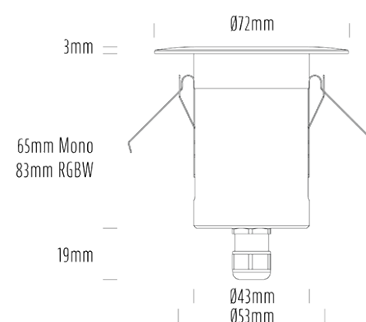

Decklight

SPECIFICATIONS

Product Code	AQL-155
Family	Lumena
Construction Material	CNC Machined & Anodised Aluminium 6061
Cable	1M Aqualux PLUS QuickConnect
IP Rating	IP67
Warranty	5 Year Aqualux Warranty

CONFIGURED OPTIONS

Variant Code	AQL-155-A3X00757A1Q
Body Colour	Dulux Medium Bronze 9068183K
Control Gear	12~24V AC / 24V DC
Rated Power	7W
Nominal Lumens	600 lm
CCT / Colour	5700K / 550mA
Optical	A1
CRI	80
Other	AqualuxPLUS QuickConnect
Dimming	Optional 10V PWM (DC)