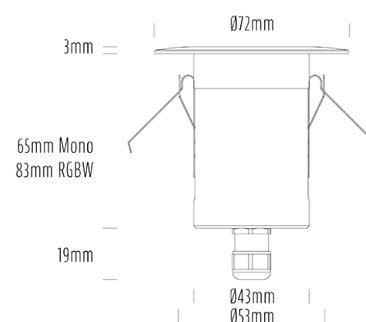

Decklight

SPECIFICATIONS

Product Code	AQL-155
Family	Lumena
Construction Material	CNC Machined & Anodised Aluminium 6061
Cable	1M Aqualux PLUS QuickConnect
IP Rating	IP67
Warranty	5 Year Aqualux Warranty

CONFIGURED OPTIONS

Variant Code	AQL-155-A3X00457A1Q
Body Colour	Dulux Medium Bronze 9068183K
Control Gear	12~24V AC / 24V DC
Rated Power	4W
Nominal Lumens	320 lm
CCT / Colour	5700K / 300mA
Optical	A1
CRI	80
Other	AqualuxPLUS QuickConnect
Dimming	Optional 10V PWM (DC)