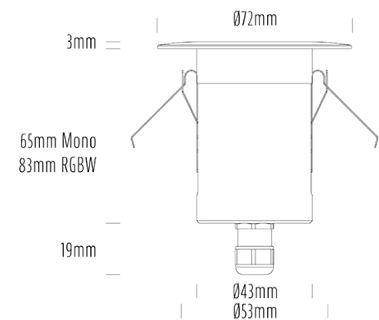

Decklight

SPECIFICATIONS

Product Code	AQL-155
Family	Lumena
Construction Material	CNC Machined & Anodised Aluminium 6061
Cable	1M Aqualux PLUS QuickConnect
IP Rating	IP67
Warranty	5 Year Aqualux Warranty

CONFIGURED OPTIONS

Variant Code	AQL-155-A3X0045725Q
Body Colour	Dulux Medium Bronze 9068183K
Control Gear	12~24V AC / 24V DC
Rated Power	4W
Nominal Lumens	320 lm
CCT / Colour	5700K / 300mA
Optical	25
CRI	80
Other	AqualuxPLUS QuickConnect
Dimming	Optional 10V PWM (DC)