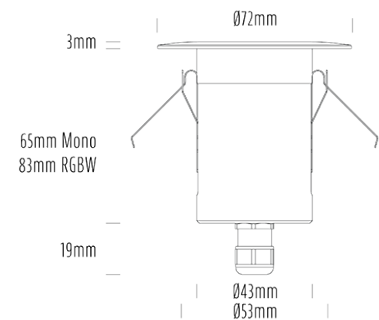

Decklight

SPECIFICATIONS

Product Code	AQL-155
Family	Lumena
Construction Material	CNC Machined & Anodised Aluminium 6061
Cable	1M Aqualux PLUS QuickConnect
IP Rating	IP67
Warranty	5 Year Aqualux Warranty

CONFIGURED OPTIONS

Variant Code	AQL-155-A3X00430DFQ
Body Colour	Dulux Medium Bronze 9068183K
Control Gear	12~24V AC / 24V DC
Rated Power	4W
Nominal Lumens	300 lm
CCT / Colour	3000K / 300mA
Optical	DF
CRI	90
Other	AqualuxPLUS QuickConnect
Dimming	Optional 10V PWM (DC)