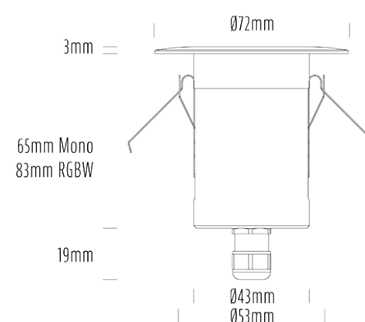

## SPECIFICATIONS

Product Code	AQL-155
Family	Lumena
Construction Material	CNC Machined & Anodised Aluminium 6061
Cable	1M Aqualux PLUS QuickConnect
IP Rating	IP67
Warranty	5 Year Aqualux Warranty