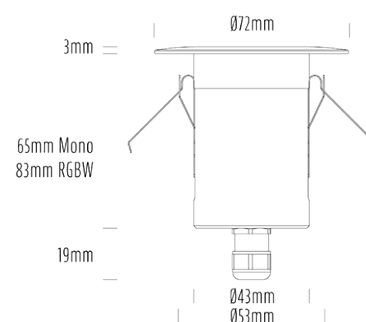

Decklight

SPECIFICATIONS

| | |
|-----------------------|--|
| Product Code | AQL-155 |
| Family | Lumena |
| Construction Material | CNC Machined & Anodised Aluminium 6061 |
| Cable | 1M Aqualux PLUS QuickConnect |
| IP Rating | IP67 |
| Warranty | 5 Year Aqualux Warranty |