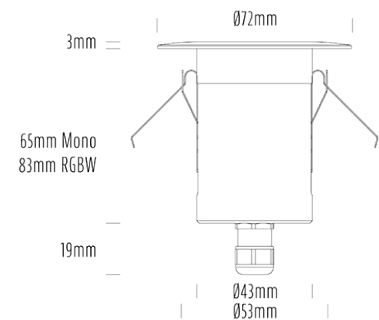

## SPECIFICATIONS

Product Code	AQL-155
Family	Lumena
Construction Material	CNC Machined & Anodised Aluminium 6061
Cable	1M Aqualux PLUS QuickConnect
IP Rating	IP67
Warranty	5 Year Aqualux Warranty

## CONFIGURED OPTIONS

Variant Code	AQL-155-A3X0043010Q
Body Colour	Dulux Medium Bronze 9068183K
Control Gear	12~24V AC / 24V DC
Rated Power	4W
Nominal Lumens	300 lm
CCT / Colour	3000K / 300mA
Optical	10
CRI	90
Other	AqualuxPLUS QuickConnect
Dimming	Optional 10V PWM (DC)