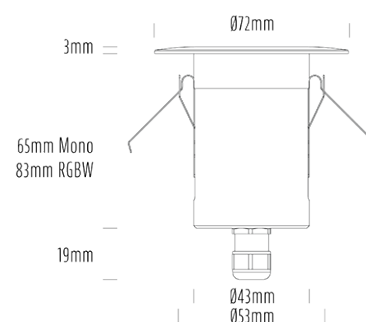

Decklight

SPECIFICATIONS

Product Code	AQL-155
Family	Lumena
Construction Material	CNC Machined & Anodised Aluminium 6061
Cable	1M Aqualux PLUS QuickConnect
IP Rating	IP67
Warranty	5 Year Aqualux Warranty

CONFIGURED OPTIONS

Variant Code	AQL-155-A3X00427A2Q
Body Colour	Dulux Medium Bronze 9068183K
Control Gear	12~24V AC / 24V DC
Rated Power	4W
Nominal Lumens	300 lm
CCT / Colour	2700K / 300mA
Optical	A2
CRI	90
Other	AqualuxPLUS QuickConnect
Dimming	Optional 10V PWM (DC)