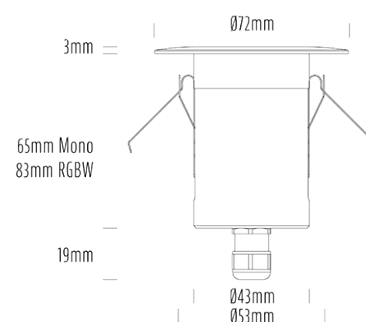

Decklight

SPECIFICATIONS

Product Code	AQL-155
Family	Lumena
Construction Material	CNC Machined & Anodised Aluminium 6061
Cable	1M Aqualux PLUS QuickConnect
IP Rating	IP67
Warranty	5 Year Aqualux Warranty

CONFIGURED OPTIONS

Variant Code	AQL-155-A3X00427A1Q
Body Colour	Dulux Medium Bronze 9068183K
Control Gear	12~24V AC / 24V DC
Rated Power	4W
Nominal Lumens	300 lm
CCT / Colour	2700K / 300mA
Optical	A1
CRI	90
Other	AqualuxPLUS QuickConnect
Dimming	Optional 10V PWM (DC)