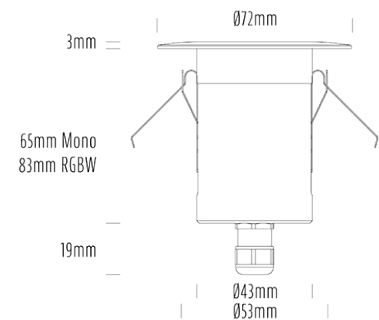

Decklight

SPECIFICATIONS

Product Code	AQL-155
Family	Lumena
Construction Material	CNC Machined & Anodised Aluminium 6061
Cable	1M Aqualux PLUS QuickConnect
IP Rating	IP67
Warranty	5 Year Aqualux Warranty

CONFIGURED OPTIONS

Variant Code	AQL-155-A3X0042740Q
Body Colour	Dulux Medium Bronze 9068183K
Control Gear	12~24V AC / 24V DC
Rated Power	4W
Nominal Lumens	300 lm
CCT / Colour	2700K / 300mA
Optical	40
CRI	90
Other	AqualuxPLUS QuickConnect
Dimming	Optional 10V PWM (DC)