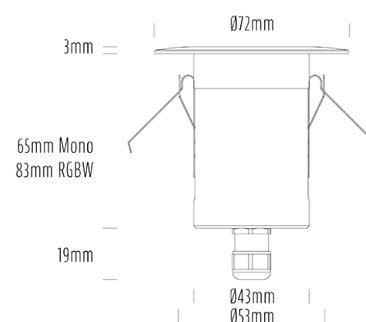

Decklight

SPECIFICATIONS

Product Code	AQL-155
Family	Lumena
Construction Material	CNC Machined & Anodised Aluminium 6061
Cable	1M Aqualux PLUS QuickConnect
IP Rating	IP67
Warranty	5 Year Aqualux Warranty

CONFIGURED OPTIONS

Variant Code	AQL-155-A3X0042725Q
Body Colour	Dulux Medium Bronze 9068183K
Control Gear	12~24V AC / 24V DC
Rated Power	4W
Nominal Lumens	300 lm
CCT / Colour	2700K / 300mA
Optical	25
CRI	90
Other	AqualuxPLUS QuickConnect
Dimming	Optional 10V PWM (DC)