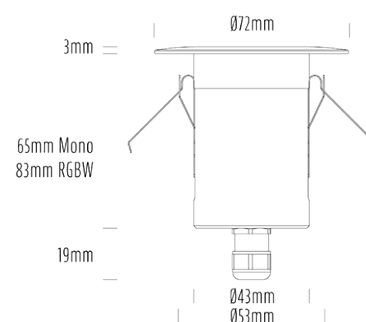

Decklight

SPECIFICATIONS

Product Code	AQL-155
Family	Lumena
Construction Material	CNC Machined & Anodised Aluminium 6061
Cable	1M Aqualux PLUS QuickConnect
IP Rating	IP67
Warranty	5 Year Aqualux Warranty

CONFIGURED OPTIONS

Variant Code	AQL-155-A3D007BU10Q
Body Colour	Dulux Medium Bronze 9068183K
Control Gear	24VAC Triac Dimmable
Rated Power	7W
Nominal Lumens	160 lm
CCT / Colour	Blue 470nm
Optical	10
CRI	00
Other	AqualuxPLUS QuickConnect
Dimming	Yes, TRIAC Primary Side