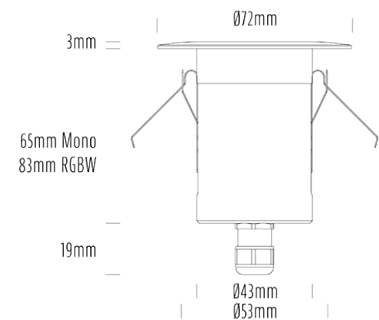

## SPECIFICATIONS

Product Code	AQL-155
Family	Lumena
Construction Material	CNC Machined & Anodised Aluminium 6061
Cable	1M Aqualux PLUS QuickConnect
IP Rating	IP67
Warranty	5 Year Aqualux Warranty

## CONFIGURED OPTIONS

Variant Code	AQL-155-A3D0075740Q
Body Colour	Dulux Medium Bronze 9068183K
Control Gear	24VAC Triac Dimmable
Rated Power	7W
Nominal Lumens	600 lm
CCT / Colour	5700K / 550mA
Optical	40
CRI	80
Other	AqualuxPLUS QuickConnect
Dimming	Yes, TRIAC Primary Side