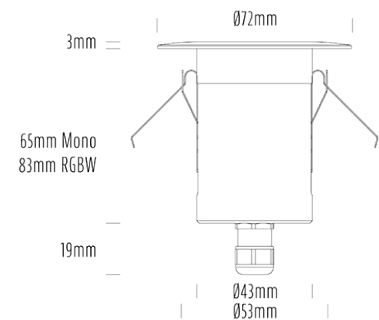

Decklight

SPECIFICATIONS

Product Code	AQL-155
Family	Lumena
Construction Material	CNC Machined & Anodised Aluminium 6061
Cable	1M Aqualux PLUS QuickConnect
IP Rating	IP67
Warranty	5 Year Aqualux Warranty

CONFIGURED OPTIONS

Variant Code	AQL-155-A3D00730DFQ
Body Colour	Dulux Medium Bronze 9068183K
Control Gear	24VAC Triac Dimmable
Rated Power	7W
Nominal Lumens	550 lm
CCT / Colour	3000K / 550mA
Optical	DF
CRI	90
Other	AqualuxPLUS QuickConnect
Dimming	Yes, TRIAC Primary Side