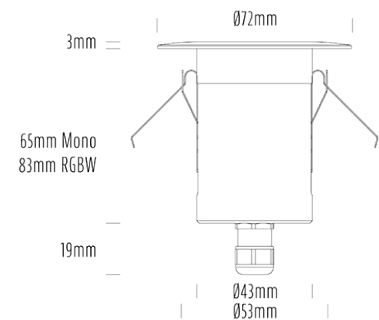

Decklight

SPECIFICATIONS

Product Code	AQL-155
Family	Lumena
Construction Material	CNC Machined & Anodised Aluminium 6061
Cable	1M Aqualux PLUS QuickConnect
IP Rating	IP67
Warranty	5 Year Aqualux Warranty

CONFIGURED OPTIONS

Variant Code	AQL-155-A3D0073010Q
Body Colour	Dulux Medium Bronze 9068183K
Control Gear	24VAC Triac Dimmable
Rated Power	7W
Nominal Lumens	550 lm
CCT / Colour	3000K / 550mA
Optical	10
CRI	90
Other	AqualuxPLUS QuickConnect
Dimming	Yes, TRIAC Primary Side