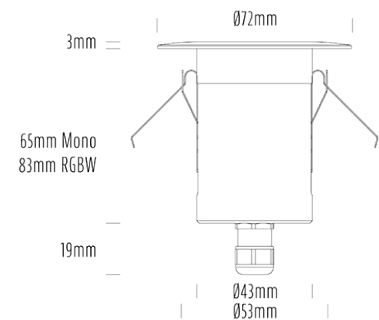

## SPECIFICATIONS

Product Code	AQL-155
Family	Lumena
Construction Material	CNC Machined & Anodised Aluminium 6061
Cable	1M Aqualux PLUS QuickConnect
IP Rating	IP67
Warranty	5 Year Aqualux Warranty

## CONFIGURED OPTIONS

Variant Code	AQL-155-A3D0072710Q
Body Colour	Dulux Medium Bronze 9068183K
Control Gear	24VAC Triac Dimmable
Rated Power	7W
Nominal Lumens	550 lm
CCT / Colour	2700K / 550mA
Optical	10
CRI	90
Other	AqualuxPLUS QuickConnect
Dimming	Yes, TRIAC Primary Side