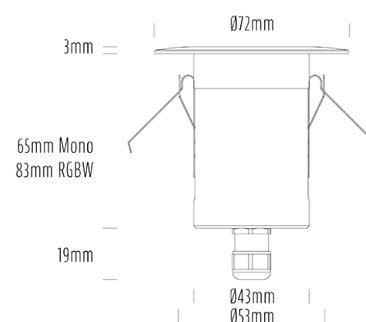

Decklight

SPECIFICATIONS

Product Code	AQL-155
Family	Lumena
Construction Material	CNC Machined & Anodised Aluminium 6061
Cable	1M Aqualux PLUS QuickConnect
IP Rating	IP67
Warranty	5 Year Aqualux Warranty

CONFIGURED OPTIONS

Variant Code	AQL-155-A2Z010Z225Q
Body Colour	Dulux Black Ace 9069116F
Control Gear	24V DC RGBW
Rated Power	10W
Nominal Lumens	555 lm
CCT / Colour	RGB+3000K
Optical	25
CRI	80
Other	AqualuxPLUS QuickConnect
Dimming	4CH Low-Side PWM