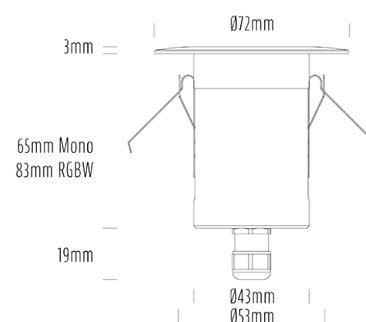

Decklight

SPECIFICATIONS

Product Code	AQL-155
Family	Lumena
Construction Material	CNC Machined & Anodised Aluminium 6061
Cable	1M Aqualux PLUS QuickConnect
IP Rating	IP67
Warranty	5 Year Aqualux Warranty

CONFIGURED OPTIONS

Variant Code	AQL-155-A2X007GN40Q
Body Colour	Dulux Black Ace 9069116F
Control Gear	12~24V AC / 24V DC
Rated Power	7W
Nominal Lumens	420 lm
CCT / Colour	Green 530nm
Optical	40
CRI	00
Other	AqualuxPLUS QuickConnect
Dimming	Optional 10V PWM (DC)