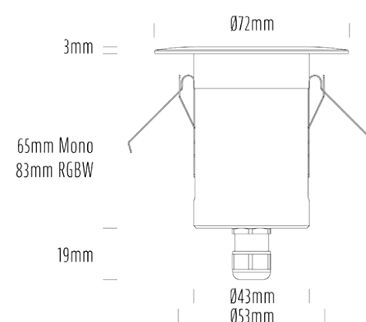

Decklight

SPECIFICATIONS

Product Code	AQL-155
Family	Lumena
Construction Material	CNC Machined & Anodised Aluminium 6061
Cable	1M Aqualux PLUS QuickConnect
IP Rating	IP67
Warranty	5 Year Aqualux Warranty

CONFIGURED OPTIONS

Variant Code	AQL-155-A2X007GN25Q
Body Colour	Dulux Black Ace 9069116F
Control Gear	12~24V AC / 24V DC
Rated Power	7W
Nominal Lumens	420 lm
CCT / Colour	Green 530nm
Optical	25
CRI	00
Other	AqualuxPLUS QuickConnect
Dimming	Optional 10V PWM (DC)