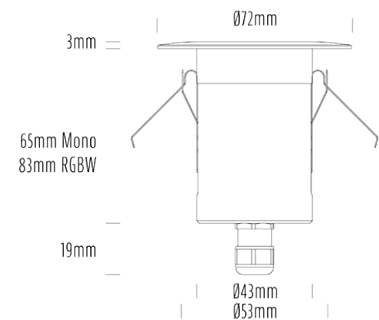

Decklight

SPECIFICATIONS

Product Code	AQL-155
Family	Lumena
Construction Material	CNC Machined & Anodised Aluminium 6061
Cable	1M Aqualux PLUS QuickConnect
IP Rating	IP67
Warranty	5 Year Aqualux Warranty

CONFIGURED OPTIONS

Variant Code	AQL-155-A2X007BU40Q
Body Colour	Dulux Black Ace 9069116F
Control Gear	12~24V AC / 24V DC
Rated Power	7W
Nominal Lumens	160 lm
CCT / Colour	Blue 470nm
Optical	40
CRI	00
Other	AqualuxPLUS QuickConnect
Dimming	Optional 10V PWM (DC)