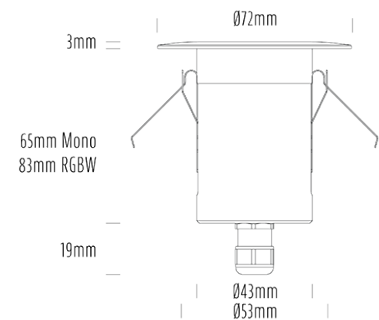

Decklight

SPECIFICATIONS

Product Code	AQL-155
Family	Lumena
Construction Material	CNC Machined & Anodised Aluminium 6061
Cable	1M Aqualux PLUS QuickConnect
IP Rating	IP67
Warranty	5 Year Aqualux Warranty

CONFIGURED OPTIONS

Variant Code	AQL-155-A2X007AM25Q
Body Colour	Dulux Black Ace 9069116F
Control Gear	12~24V AC / 24V DC
Rated Power	7W
Nominal Lumens	320 lm
CCT / Colour	Amber 585nm
Optical	25
CRI	00
Other	AqualuxPLUS QuickConnect
Dimming	Optional 10V PWM (DC)