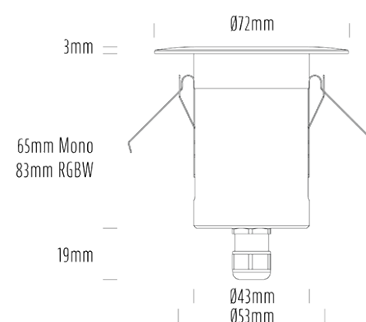

Decklight

SPECIFICATIONS

Product Code	AQL-155
Family	Lumena
Construction Material	CNC Machined & Anodised Aluminium 6061
Cable	1M Aqualux PLUS QuickConnect
IP Rating	IP67
Warranty	5 Year Aqualux Warranty

CONFIGURED OPTIONS

Variant Code	AQL-155-A2X007AM10Q
Body Colour	Dulux Black Ace 9069116F
Control Gear	12~24V AC / 24V DC
Rated Power	7W
Nominal Lumens	320 lm
CCT / Colour	Amber 585nm
Optical	10
CRI	00
Other	AqualuxPLUS QuickConnect
Dimming	Optional 10V PWM (DC)