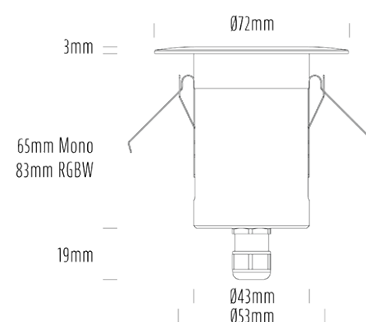

Decklight

SPECIFICATIONS

Product Code	AQL-155
Family	Lumena
Construction Material	CNC Machined & Anodised Aluminium 6061
Cable	1M Aqualux PLUS QuickConnect
IP Rating	IP67
Warranty	5 Year Aqualux Warranty

CONFIGURED OPTIONS

Variant Code	AQL-155-A2X00730A1Q
Body Colour	Dulux Black Ace 9069116F
Control Gear	12~24V AC / 24V DC
Rated Power	7W
Nominal Lumens	550 lm
CCT / Colour	3000K / 550mA
Optical	A1
CRI	90
Other	AqualuxPLUS QuickConnect
Dimming	Optional 10V PWM (DC)