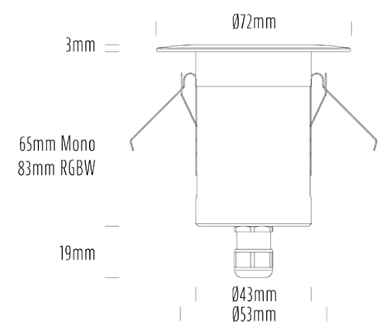

Decklight

SPECIFICATIONS

Product Code	AQL-155
Family	Lumena
Construction Material	CNC Machined & Anodised Aluminium 6061
Cable	1M Aqualux PLUS QuickConnect
IP Rating	IP67
Warranty	5 Year Aqualux Warranty

CONFIGURED OPTIONS

Variant Code	AQL-155-A2X0073040Q
Body Colour	Dulux Black Ace 9069116F
Control Gear	12~24V AC / 24V DC
Rated Power	7W
Nominal Lumens	550 lm
CCT / Colour	3000K / 550mA
Optical	40
CRI	90
Other	AqualuxPLUS QuickConnect
Dimming	Optional 10V PWM (DC)