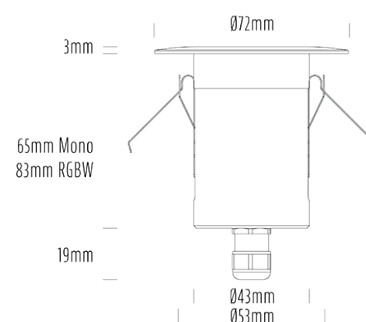

Decklight

SPECIFICATIONS

Product Code	AQL-155
Family	Lumena
Construction Material	CNC Machined & Anodised Aluminium 6061
Cable	1M Aqualux PLUS QuickConnect
IP Rating	IP67
Warranty	5 Year Aqualux Warranty

CONFIGURED OPTIONS

Variant Code	AQL-155-A2X00727A1Q
Body Colour	Dulux Black Ace 9069116F
Control Gear	12~24V AC / 24V DC
Rated Power	7W
Nominal Lumens	550 lm
CCT / Colour	2700K / 550mA
Optical	A1
CRI	90
Other	AqualuxPLUS QuickConnect
Dimming	Optional 10V PWM (DC)